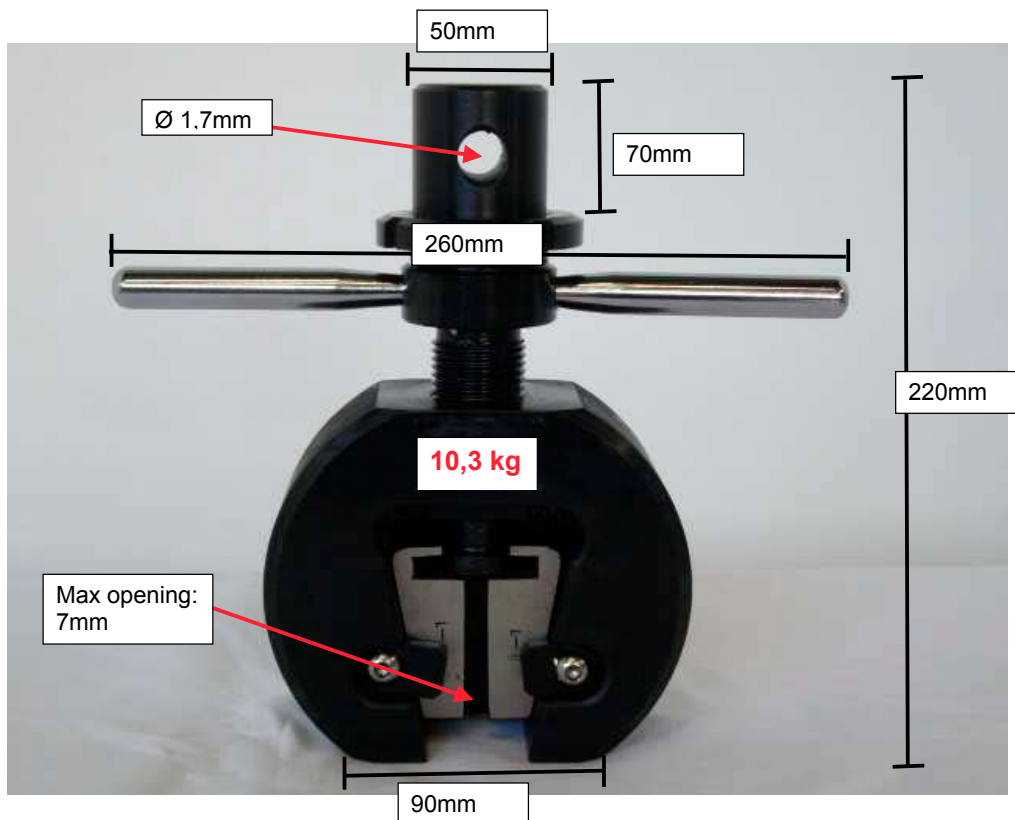

AC 33

AC 37

AC 38

AC 40

AC 41

AC 42

Opening width: b is: 1.8mm, 2.4mm, 3mm, 3.6mm, 4.2mm, 4.8mm, 5.4mm, 6mm, 6.6mm, 7.2mm, 7.8mm, 8.4mm.