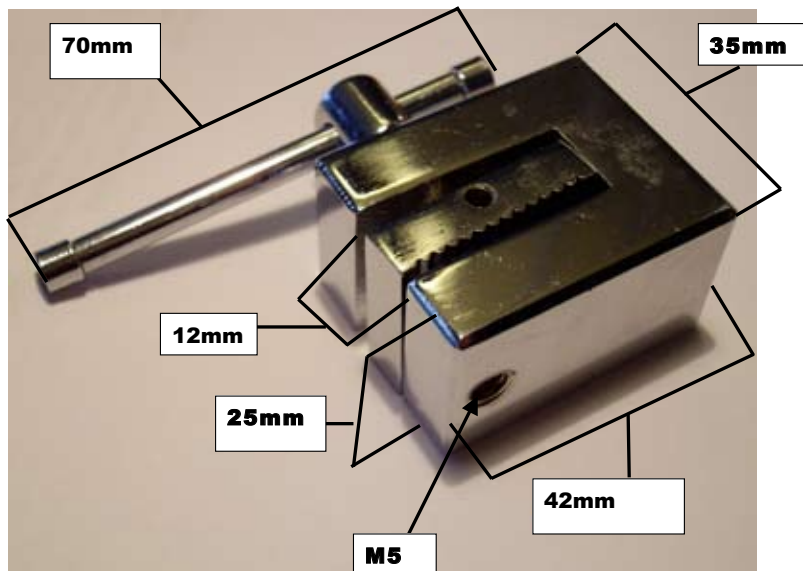

AC 01

AC 03

AC 02

AC 04

AC 11

AC 12

AC 13

AC 14

AC 33

AC 37

AC 38

AC 40

AC 41

AC 42

Opening width: b is: 1.8mm, 2.4mm, 3mm, 3.6mm, 4.2mm, 4.8mm, 5.4mm, 6mm, 6.6mm, 7.2mm, 7.8mm, 8.4mm.