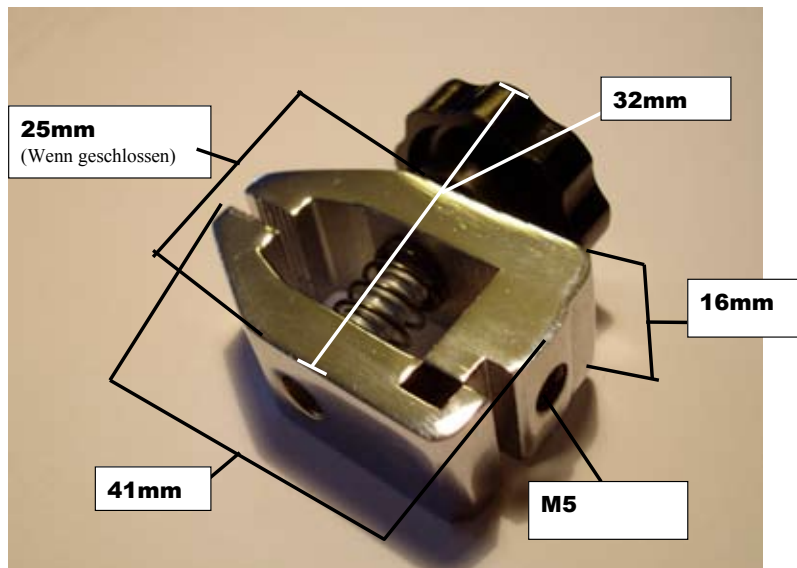

AC 01

AC 03

AC 02

AC 04

AC 11

AC 12

AC 13

AC 14

AC 33

AC 37

AC 38

AC 40

AC 41

AC 42

Opening width: b is: 1.8mm, 2.4mm, 3mm, 3.6mm, 4.2mm, 4.8mm, 5.4mm, 6mm, 6.6mm, 7.2mm, 7.8mm, 8.4mm.