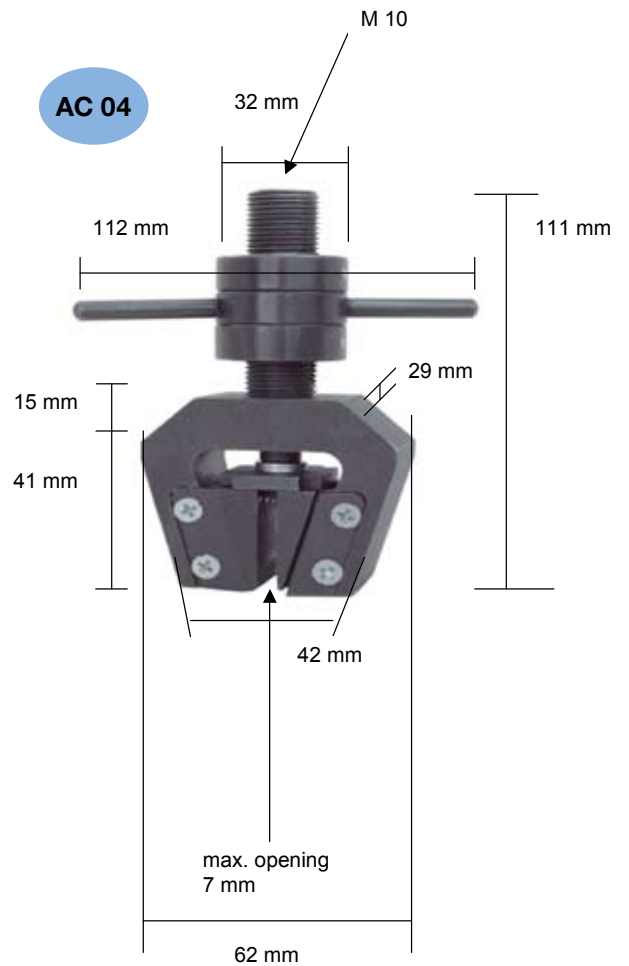

AC 01

AC 03

AC 02

AC 04

AC 11

AC 12

AC 13

AC 14

AC 33

AC 37

AC 38

AC 40

AC 41

AC 42

Opening width: b is: 1.8mm, 2.4mm, 3mm, 3.6mm, 4.2mm, 4.8mm, 5.4mm, 6mm, 6.6mm, 7.2mm, 7.8mm, 8.4mm.