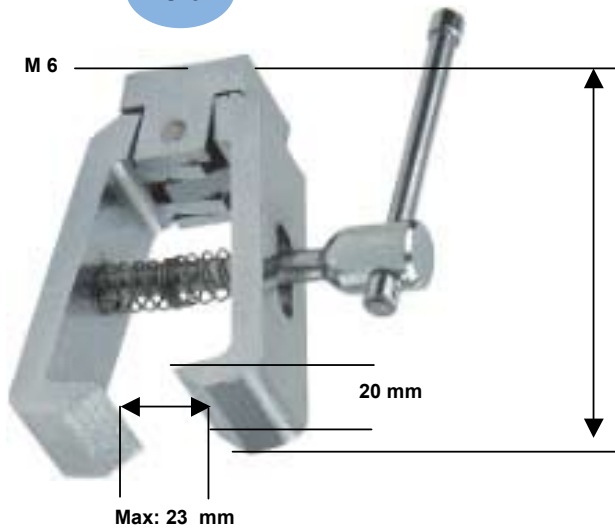

AC 01

AC 03

AC 02

AC 04

AC 11

AC 12

AC 13

AC 14

AC 33

AC 37

AC 38

AC 40

AC 41

AC 42

Opening width: b is: 1.8mm, 2.4mm, 3mm, 3.6mm, 4.2mm, 4.8mm, 5.4mm, 6mm, 6.6mm, 7.2mm, 7.8mm, 8.4mm.