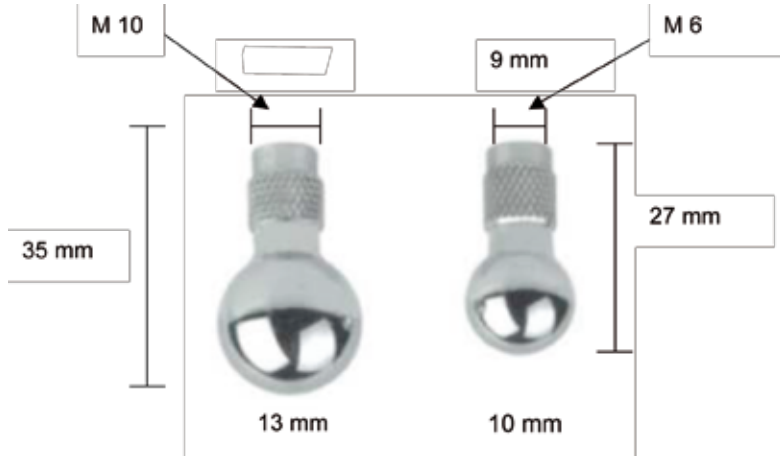

AC 01

AC 03

AC 02

AC 04

AC 11

AC 12

AC 13

AC 14

AC 33

AC 37

AC 38

AC 40

AC 41

AC 42

Opening width: b is: 1.8mm, 2.4mm, 3mm, 3.6mm, 4.2mm, 4.8mm, 5.4mm, 6mm, 6.6mm, 7.2mm, 7.8mm, 8.4mm.