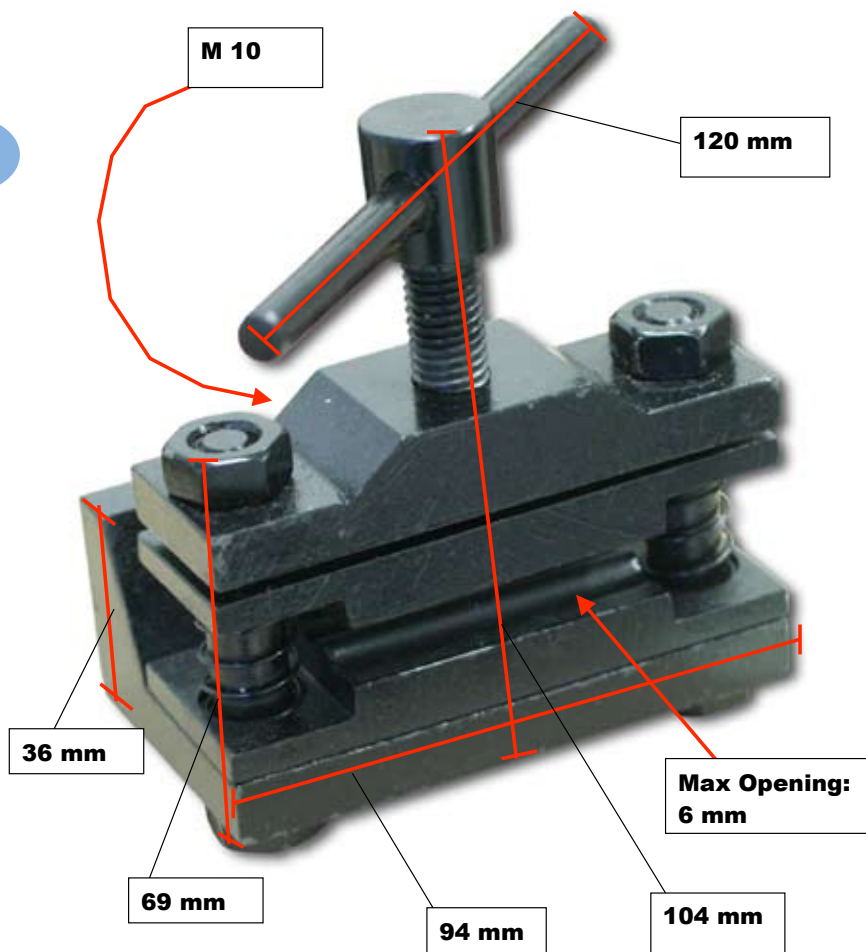

AC 33

AC 37

AC 38

AC 40

AC 41

AC 42

Opening width: b is: 1.8mm, 2.4mm, 3mm, 3.6mm, 4.2mm, 4.8mm, 5.4mm, 6mm, 6.6mm, 7.2mm, 7.8mm, 8.4mm.