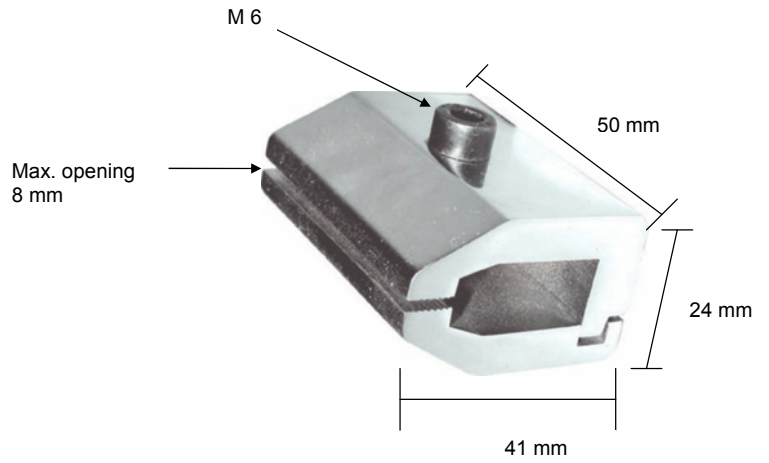

AC 01

AC 03

AC 02

AC 04

AC 11

AC 12

AC 13

AC 14

AC 33

AC 37

AC 38

AC 40

AC 41

AC 42

Opening width: b is: 1.8mm, 2.4mm, 3mm, 3.6mm, 4.2mm, 4.8mm, 5.4mm, 6mm, 6.6mm, 7.2mm, 7.8mm, 8.4mm.