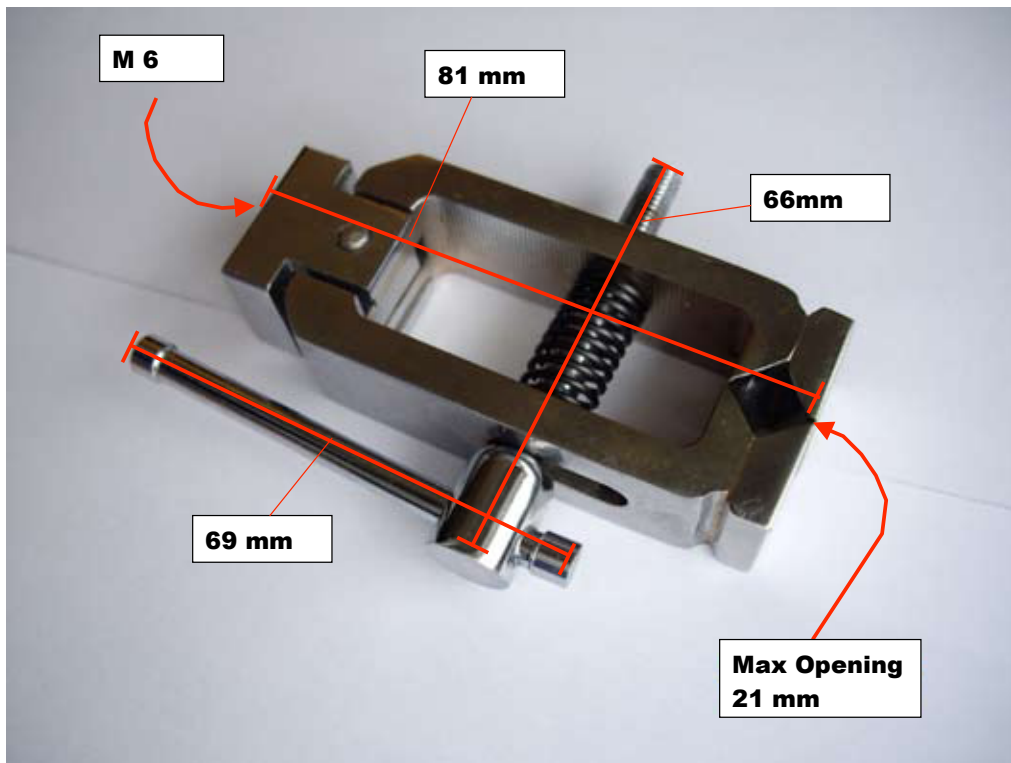

AC 33

AC 37

AC 38

AC 40

AC 41

AC 42

Opening width: b is: 1.8mm, 2.4mm, 3mm, 3.6mm, 4.2mm, 4.8mm, 5.4mm, 6mm, 6.6mm, 7.2mm, 7.8mm, 8.4mm.