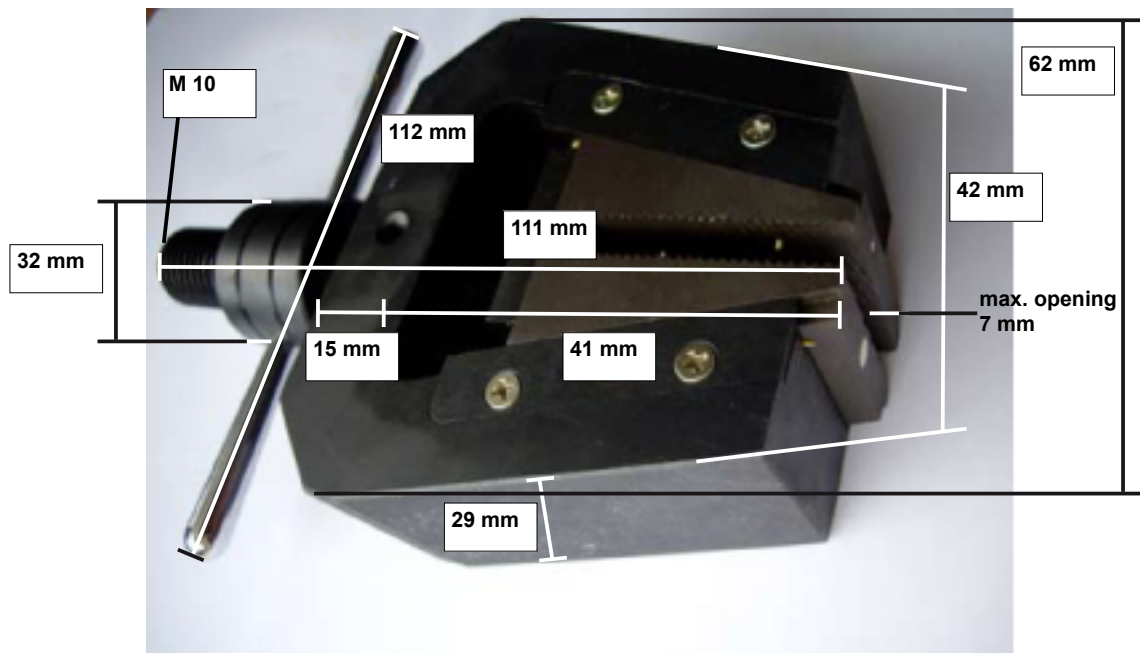

AC 33

AC 37

AC 38

AC 40

AC 41

AC 42

Opening width: b is: 1.8mm, 2.4mm, 3mm, 3.6mm, 4.2mm, 4.8mm, 5.4mm, 6mm, 6.6mm, 7.2mm, 7.8mm, 8.4mm.