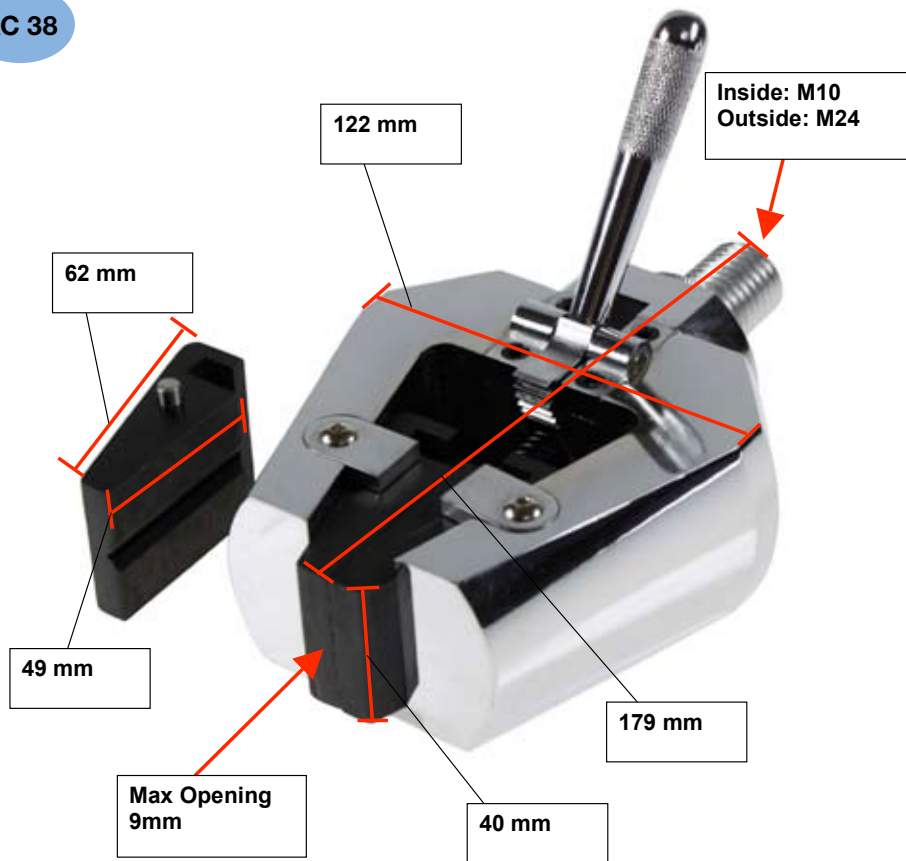

AC 33

AC 37

AC 38

AC 40

AC 41

AC 42

Opening width: b is: 1.8mm, 2.4mm, 3mm, 3.6mm, 4.2mm, 4.8mm, 5.4mm, 6mm, 6.6mm, 7.2mm, 7.8mm, 8.4mm.